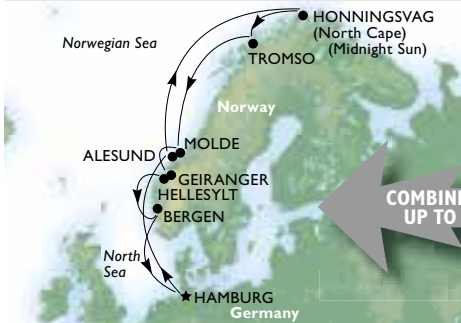

Prices based on 16, 30 May 2015 departure.

*Note the following itinerary changes: Day 3 Nynashamn/Stochholm, Day 4 Tallin, Day 5 St. Petersburg, Day 6 Helsinki.

MIDNIGHT SUN/ NORTH CAPE

MSC SPLENDIDA | 2015 12 DAYS | 11 NIGHTS