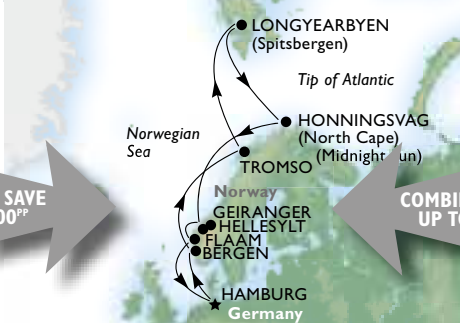

MIDNIGHT SUN/ NORTH CAPE

MSC SPLENDIDA | 2015 15 DAYS | 14 NIGHTS

COMBINE & SAVE UP TO $100^{PP}

EX HAMBURG DEPARTURE DATES
29/07/15

Germany > Norway > Svalbard > Norway > Germany

CABIN TYPE	EXPERIENCE	PRICE TWIN SHARE
Inside	Bella	from $2,939^{PP}
	Fantastica	from $3,049^{PP}
Ocean view⁺	Bella*	from $3,459^{PP}
	Fantastica*	from $3,699^{PP}
Balcony	Bella	from $4,209^{PP}
	Fantastica	from $4,559^{PP}
Suite	Aurea	from $5,299^{PP}
	Deluxe Suite	from $5,959^{PP}
Yacht Club	Executive & Family	from $6,509^{PP}
	Royal Suite	from $6,749^{PP}