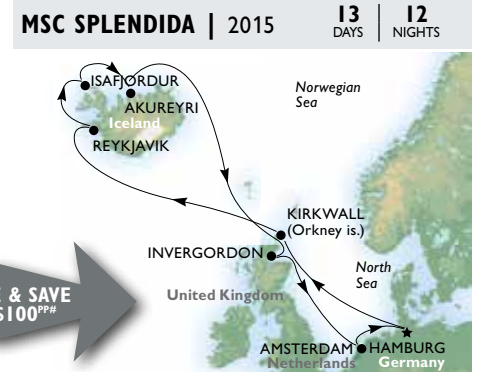

MIDNIGHT SUN/ NORTH CAPE

COMBINE & SAVE
UP TO \$100^{PP#}

MIDNIGHT SUN/ NORTH CAPE

COMBINE & SAVE
UP TO \$100^{PP#}

ICELAND

EX HAMBURG DEPARTURE DATES

27/05/15 12/08/15

Germany > Norway > Germany