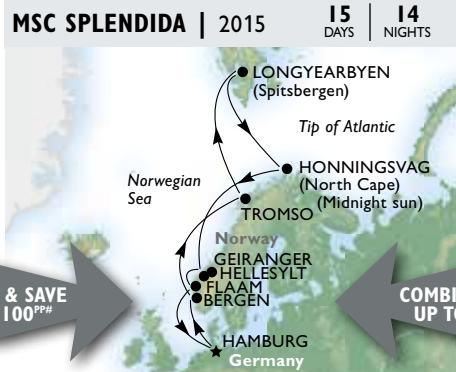

Prices based on 16, 30 May 2015 departure.

*Note the following itinerary changes: Day 3 Nynashamn/Stochholm, Day 4 Tallin, Day 5 St Petersburg, Day 6 Helsinki.

ICELAND, NORTH CAPE & THE MIDNIGHT SUN

COMBINE TWO
CRUISES AND
SAVE ANOTHER
\$100pp#

MIDNIGHT SUN/ NORTH CAPE

COMBINE & SAVE
UP TO \$100^{PP#}

MIDNIGHT SUN/ NORTH CAPE

COMBINE & SAVE
UP TO \$100^{PP#}

ICELAND

EX HAMBURG DEPARTURE DATES

27/05/15 12/08/15

Germany > Norway > Germany