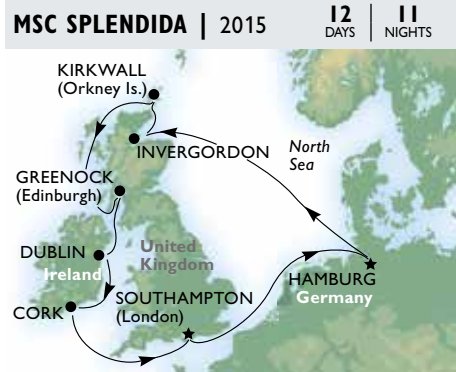

UK & IRELAND

EX HAMBURG DEPARTURE DATES

05/05/15 16/05/15* 23/08/15

Germany > United Kingdom > Ireland > United Kingdom > Germany

CABIN TYPE	EXPERIENCE	TWIN SHARE
Inside	Bella	from $2,019^{PP}
	Fantastica	from $2,139^{PP}
Ocean view	Bella**	from $2,449^{PP}
	Fantastica**	from $2,679^{PP}
Balcony	Bella	from $3,099^{PP}
	Fantastica	from $3,409^{PP}
Suite	Aurea (inc. Drinks Pkg~)	from $4,029^{PP}
	Deluxe Suite	from $4,809^{PP}
Yacht Club	Executive & Family	from $5,199^{PP}
	Royal Suite	from $5,429^{PP}

Prices based on all departure dates.

*Note the following itinerary changes: Day 6 Dublin, Day 7 Greenock