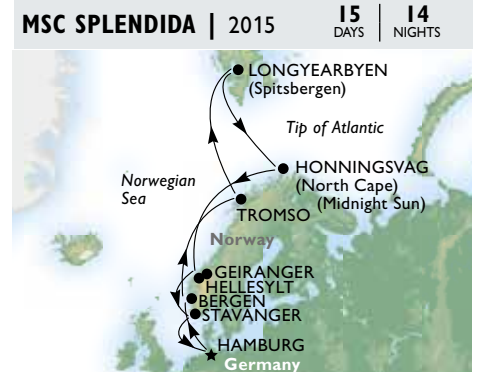

Prices based on all departure dates.

NORTHERN EUROPE

EX HAMBURG DEPARTURE DATES

03/09/15

Germany > United Kingdom > France > Belgium > Netherlands > Germany

CABIN TYPE	EXPERIENCE	TWIN SHARE
Inside	Bella	from \$1,239^{PP}
	Fantastica	from \$1,369^{PP}
Ocean view	Bella**	from \$1,549^{PP}
	Fantastica**	from \$1,709^{PP}
Balcony	Bella	from \$1,859^{PP}
	Fantastica	from \$2,019^{PP}
Suite	Aurea (inc. Drinks Pkg~)	from \$2,639^{PP}
	Deluxe Suite	from \$3,029^{PP}
Yacht Club	Executive & Family	from \$3,409^{PP}
	Royal Suite	from \$4,029^{PP}

UK & IRELAND

EX HAMBURG DEPARTURE DATES

05/05/15 16/05/15* 23/08/15

Germany > United Kingdom > Ireland > United Kingdom > Germany

CABIN TYPE	EXPERIENCE	TWIN SHARE
Inside	Bella	from \$2,019^{PP}
	Fantastica	from \$2,139^{PP}
Ocean view	Bella**	from \$2,449^{PP}
	Fantastica**	from \$2,679^{PP}
Balcony	Bella	from \$3,099^{PP}
	Fantastica	from \$3,409^{PP}
Suite	Aurea (inc. Drinks Pkg~)	from \$4,029^{PP}
	Deluxe Suite	from \$4,809^{PP}
Yacht Club	Executive & Family	from \$5,199^{PP}
	Royal Suite	from \$5,429^{PP}

Prices based on all departure dates.

*Note the following itinerary changes: Day 6 Dublin, Day 7 Greenock

MIDNIGHT SUN/ NORTHCAPE

EX HAMBURG DEPARTURE DATES

07/06/15 03/07/15

Germany > Norway > Svalbard > Norway > Germany