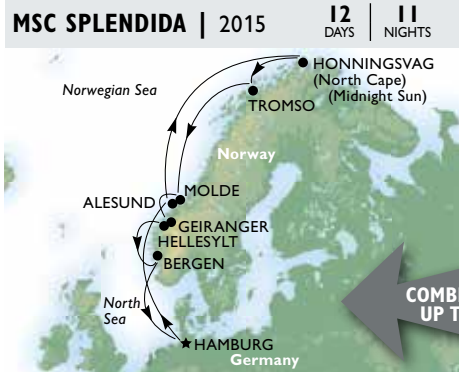

ICELAND, NORTH CAPE & THE MIDNIGHT SUN

COMBINE TWO
CRUISES AND
SAVE ANOTHER
$100pp#

MIDNIGHT SUN/ NORTH CAPE

COMBINE & SAVE
UP TO $100^{PP#}