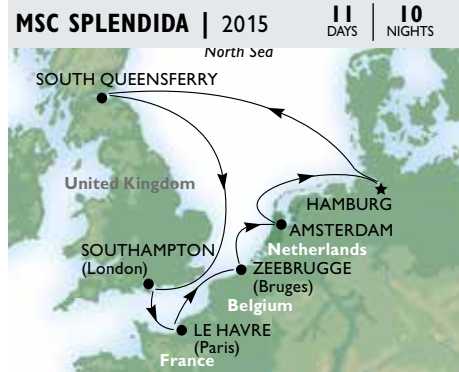

EX HAMBURG DEPARTURE DATES

21/06/15 17/07/15

Germany > United Kingdom > Iceland > United Kingdom > Netherlands > Germany

CABIN TYPE	EXPERIENCE	TWIN SHARE
Inside	Bella	from \$2,019^{PP}
	Fantastica	from \$2,139^{PP}
Ocean view	Bella**	from \$2,449^{PP}
	Fantastica**	from \$2,679^{PP}
Balcony	Bella	from \$3,099^{PP}
	Fantastica	from \$3,409^{PP}
Suite	Aurea (inc. Drinks Pkg~)	from \$4,029^{PP}
	Deluxe Suite	from \$4,419^{PP}
Yacht Club	Executive & Family	from \$5,199^{PP}
	Royal Suite	from \$5,429^{PP}

Prices based on all departure dates.

NORTHERN EUROPE

EX HAMBURG DEPARTURE DATES

03/09/15

Germany > United Kingdom > France > Belgium > Netherlands > Germany

CABIN TYPE	EXPERIENCE	TWIN SHARE
Inside	Bella	from \$1,239^{PP}
	Fantastica	from \$1,369^{PP}
Ocean view	Bella**	from \$1,549^{PP}
	Fantastica**	from \$1,709^{PP}
Balcony	Bella	from \$1,859^{PP}
	Fantastica	from \$2,019^{PP}
Suite	Aurea (inc. Drinks Pkg~)	from \$2,639^{PP}
	Deluxe Suite	from \$3,029^{PP}
Yacht Club	Executive & Family	from \$3,409^{PP}
	Royal Suite	from \$4,029^{PP}