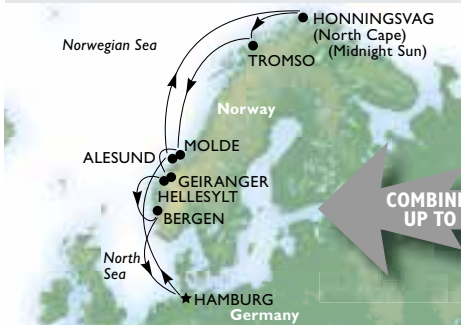

Prices based on 16, 30 May 2015 departure.

*Note the following itinerary changes: Day 3 Nynashamn/Stocholm, Day 4 Tallin, Day 5 St Petersburg, Day 6 Helsinki.

MIDNIGHT SUN/ NORTH CAPE

MSC SPLENDIDA | 2015 12 DAYS | 11 NIGHTS