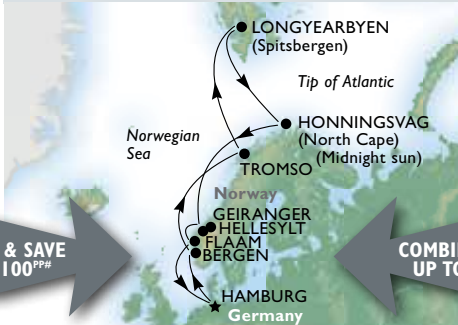

MIDNIGHT SUN/ NORTH CAPE

MSC SPLENDIDA | 2015

15 DAYS | 14 NIGHTS

COMBINE & SAVE UP TO $100^{PP#}