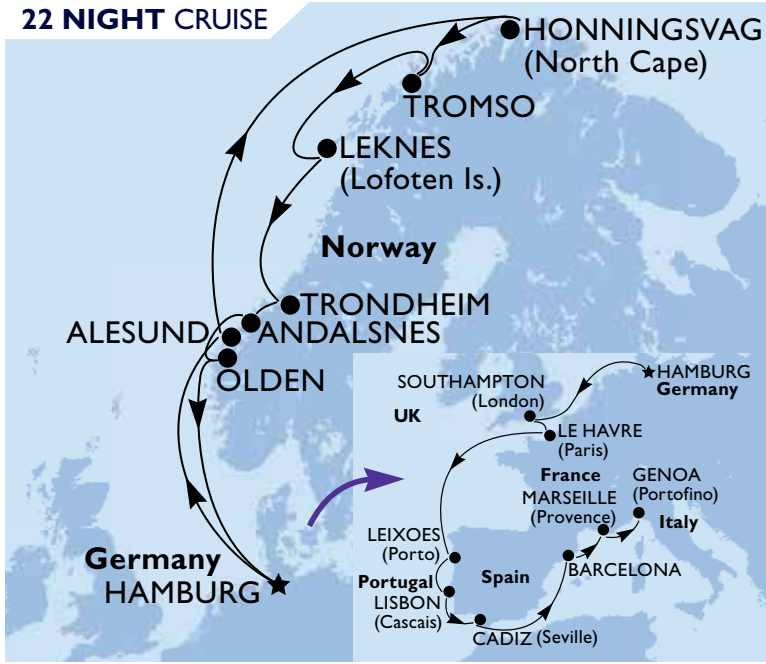

22 NIGHT CRUISE

DEPARTING AUSTRALIA

AUG 2019
29

PACKAGE INCLUDES AIRFARES!
Flexible return flights

29 Aug 19	Economy airfares from Australia to Germany
30 Aug 19	Transfer from airport to hotel in Hamburg
30 Aug 19	1 night accommodation in a 4 star hotel
31 Aug 19	Transfer from hotel to Hamburg port
31 Aug 19	22 nights MSC Orchestra cruise departing Hamburg
	• Meals and Entertainment on board
	• Cocktail Party and Gala Dinners
	• Port charges and Service Charges
22 Sep 19	Transfer from Genoa airport to Malpensa airport
22 Sep 19	Economy airfares from Italy to Australia

MSC ORCHESTRA ITINERARY - CRUISE DEPARTING 31 AUGUST 2019

DAY	PORT	ARRIVE	DEPART
31 Aug 19	Hamburg, Germany		18:00
01 Sep 19	At Sea		
02 Sep 19	Alesund, Norway	10:00	18:00
03 Sep 19	At Sea		
04 Sep 19	Honningsvag, Norway	15:00	
05 Sep 19	Honningsvag, Norway		02:00
06 Sep 19	Tromso, Norway	13:00	19:00
07 Sep 19	Leknes, Norway	13:00	19:00
08 Sep 19	Trondheim, Norway	14:00	20:00
09 Sep 19	Andalsnes, Norway	08:00	14:00
09 Sep 19	Olden, Norway	07:00	16:00
10 Sep 19	At Sea		
11 Sep 19	Hamburg, Germany	09:00	19:00
12 Sep 19	At Sea		
13 Sep 19	Southampton (London), UK	08:00	20:00
14 Sep 19	Le Havre (Paris), France	07:00	19:00
15 Sep 19	At Sea		
16 Sep 19	Leixoes, Portugal	12:30	20:30
17 Sep 19	Lisbon, Portugal	09:00	17:00
18 Sep 19	Cadiz, Spain	09:00	18:00
19 Sep 19	At Sea		
20 Sep 19	Barcelona, Spain	08:00	18:00
21 Sep 19	Marseille (Provence), France	08:00	18:00
22 Sep 19	Genoa (Portofino), Italy	08:00	

INSIDE from $5,699^{pp*}	OCEANVIEW from $6,479^{pp*}	BALCONY from $8,159^{pp*}
BALCONY AUREA Additional onboard inclusions in AUREA from $9,759^{pp*}	SUITE AUREA Additional onboard inclusions in AUREA from $9,539^{pp*}	

BOOK NOW: CALL 1300 028 502, see mscruises.com.au or visit your travel agent

Agents Stamp